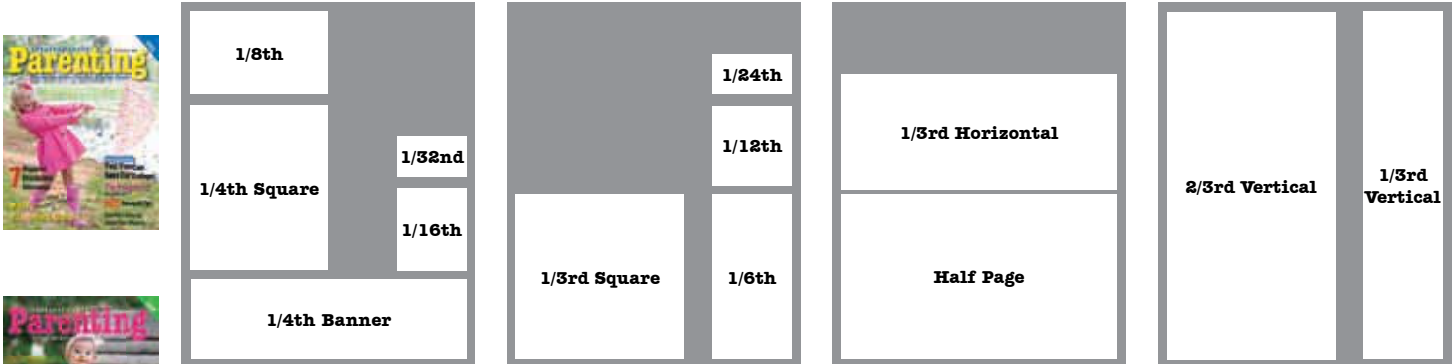

Print Rates & Sizes - Display Advertising

*** All Rates Include Full Color and Free Ad Design for Your First Ad ***

Monthly Text & Coupon Changes Will Be Billed at $15.00 per Change and Complete Ad Changes Will Be Billed at $40.00 / Hour.

Ad Rates	1x	3x	6x	12x
1/12th Page	$99	$95	$90	$59
1/8th Page	$189	$169	$149	$125
1/6th Page	$229	$209	$189	$169
1/4th Page	$319	$275	$249	$229
1/3rd Page	$459	$375	$335	$299
Half Page	$599	$549	$479	$439
Full Page	$999	$779	$709	$599

Guaranteed Placement

For ads 1/4th page or greater, when available, add 15%

Premium Positions (Check Availability)				
	1x	3x	6x	12x
Page 5	1,135	1,050	960	870
Page 3	1,380	1,275	1,170	1,060
Inside Covers	1,480	1,370	1,250	1,140
Back Cover	1,970	1,820	1,670	1,520

Ad Sizes		
Ad Size	Width	Height
1/12th Page	2.40	2.19
1/8th Page	3.75	2.19
1/6th Page	2.40	4.63
1/4th Page Banner	7.75	2.19
1/4th Page Square	3.75	4.63
1/3rd Page Square	5.00	4.63
1/3rd Page Horizontal	7.75	3.00
1/3rd Page Vertical	2.40	9.50
Half Page	7.75	4.63
Half Page Vertical	3.75	9.50
Full Page	7.75	9.50
Full Page Trim	8.25	10.25
Full Page Bleed	8.75	10.75
FPB Live Area	7.75	9.75

Prices are effective January 1, 2012 and are subject to change without notice.

Where to Go... What to Do... Who to Call...
www.TCParenting.com